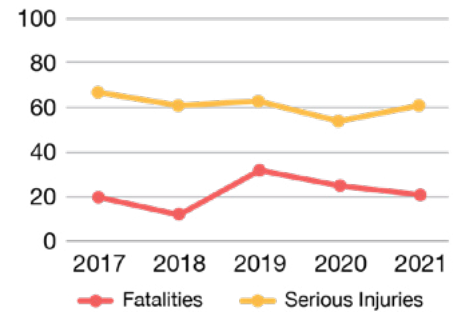

### CRASH TRENDS

Motorcycle Crashes by Year, 2017-2021

Polk County averages

**344** motorcycle crashes & **22** fatalities annually

Fatalities and Serious Injuries in Motorcycle Crashes, 2017-2021

### WHEN CRASHES OCCUR