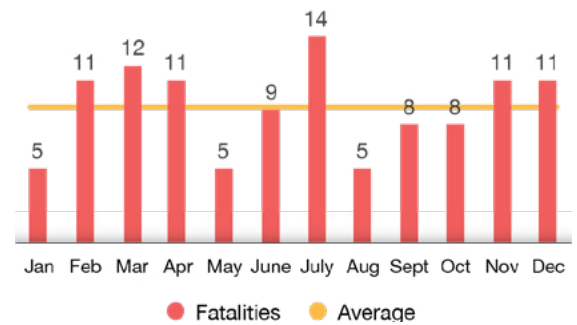

### WHEN CRASHES OCCUR

#### RISK FACTORS IN FATAL CRASHES

Rider was Traveling 20+ MPH Over the Speed Limit

Alcohol and/or Drugs were Involved

Rider was Not Wearing a DOT-Compliant Helmet

Rider was NOT endorsed\*

\*Required to have a motorcycle endorsement to operate any motorcycle with an engine displacement over 50cc (FL s. 322.03)

In Polk County, more motorcycle crash fatalities occur in July

Fatalities in Motorcycle Crashes by Month, 2017-2021