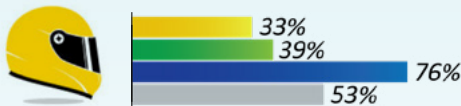

#### RISK FACTORS IN FATAL CRASHES

Rider was Traveling 20+ MPH Over the Speed Limit

Alcohol and/or Drugs were Involved

Rider was Not Wearing a DOT-Compliant Helmet

Rider was NOT endorsed\*

\*Required to have a motorcycle endorsement to operate any motorcycle with an engine displacement over 50cc (FL s. 322.03)