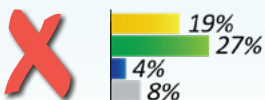

#### RISK FACTORS IN FATAL CRASHES

Rider was Traveling 20+ MPH Over the Speed Limit

Alcohol and/or Drugs were Involved

Rider was Not Wearing a DOT-Compliant Helmet

Rider was NOT endorsed\*

\*Required to have a motorcycle endorsement to operate any motorcycle with an engine displacement over 50cc (FL s. 322.03)