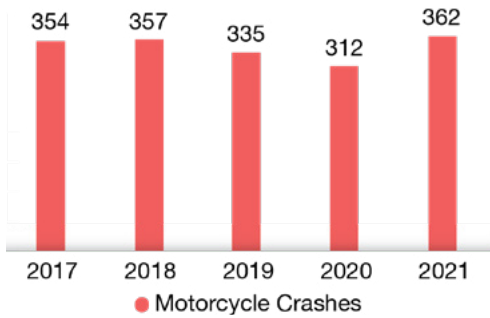

# MOTORCYCLE CRASH FACTS

### CRASH TRENDS

Motorcycle Crashes by Year, 2017-2021

Polk County averages

**344** motorcycle crashes & **22** fatalities annually

Fatalities and Serious Injuries in Motorcycle Crashes, 2017-2021